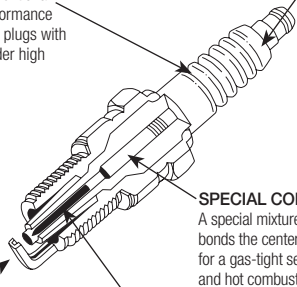

FIVE RING DESIGN - The five rib design prevents flashover and reduces voltage loss. It offers 20% more insulation than conventional plugs. This improved performance is especially significant in plugs with a large gap operating under high voltage.

INSULATOR - The insulators are made of a highly purified alumina powder, which gives strength and thermal conductivity at high temperatures, as well as greater physical strength.

SPECIAL COPPER-GLASS SEAL - A special mixture of copper and glass powder bonds the center electrode and insulator together for a gas-tight seal. Proper heat is maintained and hot combustion gases are excluded.

U-GROOVED GROUND ELECTRODE - This U-Groove allows the spark to fill the gap formed by the U. The ball of fire develops, a larger and hotter flash front, so that the combustion is more complete.

COPPER CORED CENTER ELECTRODE - A special center electrode incorporates copper into the core of the nickel chrome binary alloy. This gives superior thermal conductivity, and increases the operating range.

Part Number - 380013-001-02

Spark Plug - W20ES-U

▼ OEM Reference

AC 4905798	PG 43N	PG B6ES-11
KO 22401-58001	PG 43XL	PG C43N
KO 22401-M7714	PG 44N	PG C44N
KO 22401-M7716	PG 44XL	PG N288
KO 37Z-02-SP04A	PG AG3	PG N5C
KO 37Z-02-SP05A	PG AG30C	PG S43XL
NI N-22401-M7716	PG AG3CX	PG S44XL
PG 394	PG AG3X	PG W16ES-U
PG 4056	PG B6ES	

Part Number - 380013-002-02

Spark Plug - Q14R-U11

▼ OEM Reference

CT 91H20-02860	PG BCP4ES11	PG DCP4ES11
KO 22401-FU412	PG BCP4EY11	PG DCP4EY11
PG BCP4ES	PG DCP4E7	PG FR9DCX
PG BCP4ES11	PG DCP4ES	

Part Number - 380013-004-02

Spark Plug - W14EXR-U

▼ OEM Reference

AC 4516333	CT 1017268	NI 22401-L1600
AC 4516353	HY 3002290	NI 22401-V1414
AC 4933394	HY 3002347	TC N-22401-L1600
CL 2385639	KO 22401-V1414	TY 00591-02042-81
CL 4338827	MB 1017268	TY 00591-33646-81
CL 913639	MB MB1017268	YT 150112466
CN SP200S00009RNYC	ND W16EXR-U	

Part Number - 380013-005-02

Spark Plug - W9EXR-U

▼ OEM Reference

HY 1361837	PG BPR2ES	YT 5059605-35
PG BPR2E	TY 90919-01954-71	

Part Number - 380013-006-02

Spark Plug - W16EX-U

▼ OEM Reference

AC 4920323	MB MS851101	PG C44NS
CL 909378	PG 4253	PG MS851243
CT 2W9486	PG 44NS	PG N11YC
CT MS851101	PG B2401-89904	PG N12YC
MB 1038083	PG BP5EA-L	PG W16EX-U
MB MS851022	PG BP5EY	TY 90919-01954

Part Number - 380013-007-02

Spark Plug - W9EP

▼ OEM Reference

AC 8762050	PL 14G82	TY 80919-76009-71
BH W10DC	SL 144483	TY 80919-76011-71
CL 444771	TC 20801-0A041	TY 80999-76018-71
CT 0971353	TC N-22401-W8914	TY 90098-09125
HY 0326827	TC W9EP	TY 90098-20395
HY 3002288	TY 00591-06208-81	TY 90919-01021
HY 326827	TY 00591-06209-81	TY 90919-01055-71
KO 22401-W8914	TY 00591-32695-81	TY 90919-01950-71
KO 37Z-02-SP02E	TY 00591-33649-81	TY 90999-09001-71
KO TJ-90098-09125	TY 00591-50973-81	TY 90999-09002-71
KO TJ-90919-01055	TY 00591-50976-81	YT 150038500
KO TJ-90919-01950-71	TY 80098-76006-71	YT 220001599
ND W9EP	TY 80919-76004-71	YT 900537827
NI 22401-W8914	TY 80919-76005-71	
PL 14G22	TY 80919-76008-71	

Part Number - 380013-008-02

Spark Plug - T16PR-U

▼ OEM Reference